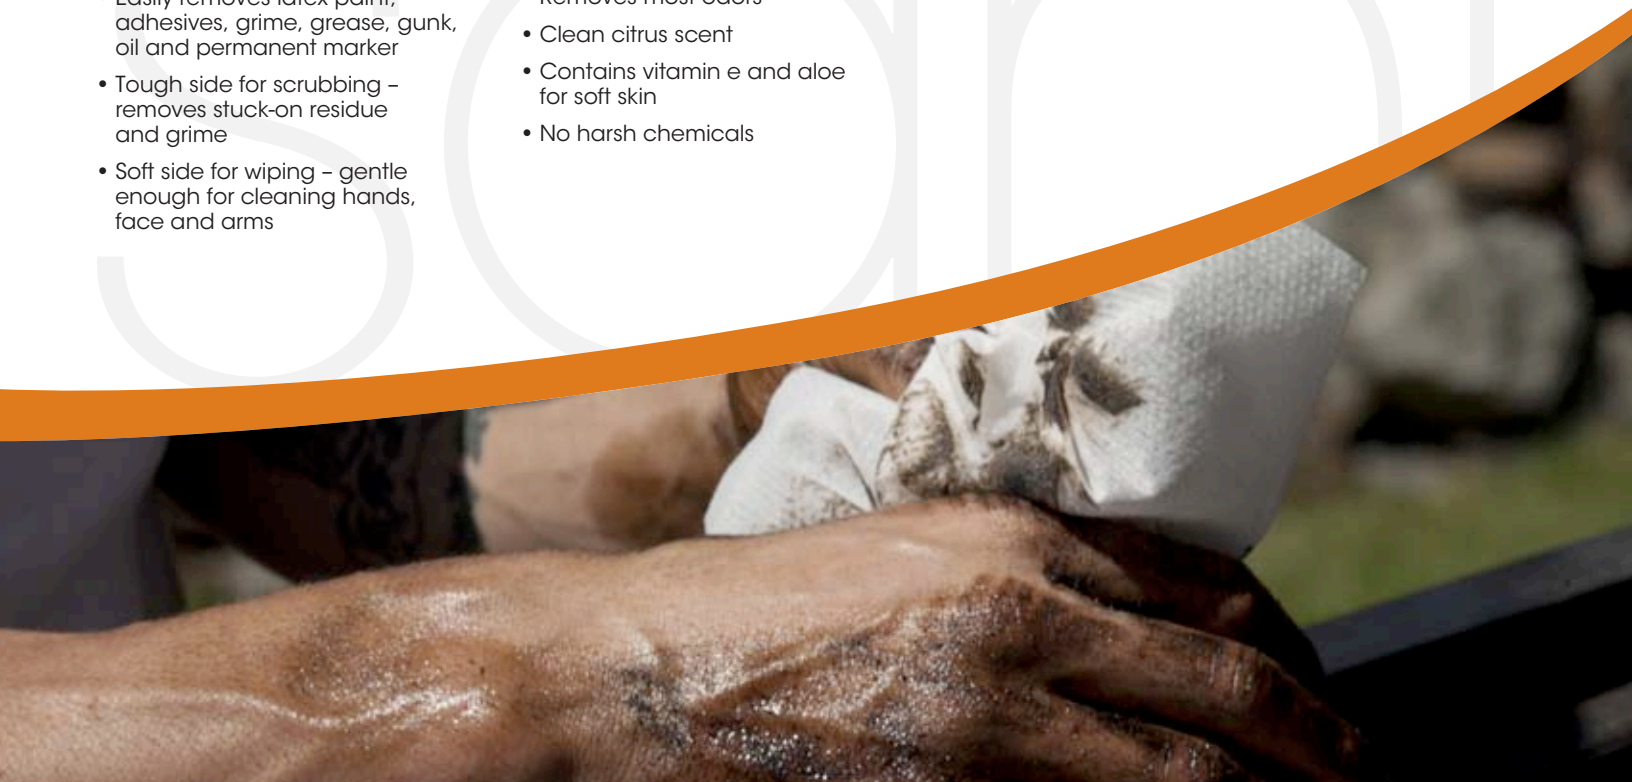

PROFESSIONAL®

wipe your world clean™

**GRIME
BOSS®**

{ heavy duty }

Show Grime Who's Boss.™

Introducing NEW Grime Boss® Heavy Duty Hand Cleaning Wipes!

Whether you own a construction company, run a mechanic shop, or any other trade where hand scrubbing is part of the job, Grime Boss® Heavy Duty Hand Cleaning Wipes give you the muscle to handle the clean up, no matter the size.

2-in-1 ActionScrub™

- Provides the right amount of power for any job
- Easily removes latex paint, adhesives, grime, grease, gunk, oil and permanent marker
- Tough side for scrubbing – removes stuck-on residue and grime
- Soft side for wiping – gentle enough for cleaning hands, face and arms

Pro-Klean Moisturizer™

- Penetrates tough messes for a deep-down clean
- Removes most odors
- Clean citrus scent
- Contains vitamin e and aloe for soft skin
- No harsh chemicals

This Ain't No Baby Wipe.™